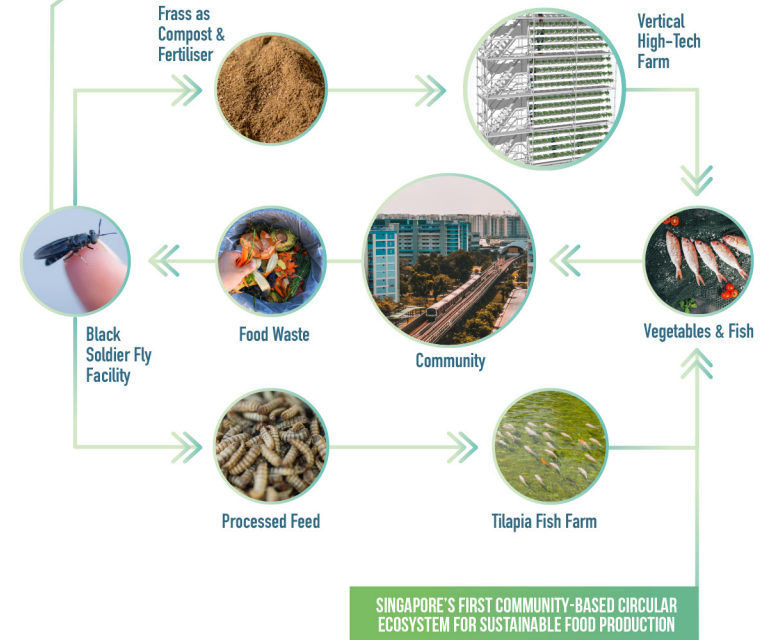

BLACK SOLDIER FLY FACILITY

The Role of the Black Soldier Fly

Efficient food waste recyclers as they transform food waste into plant fertiliser

Their excreta can be used to nourish the vegetables in the Vertical High-Tech Farm (100% organic)

WHAT TYPES OF WASTE CAN YOU DONATE?

Leftover Food

Vegetable Trimmings

Meat and Fish Trimmings

Fruit Peels and Cores (without the stickers)

Batteries

Big Bones

Durian Husks

Watermelon Rinds

Eggshells

Seafood Shells

Soups, Curries and any other Liquids

Non-Biodegradables: Plastics, Wood, Paper, Metal and Rubber

BLACK SOLDIER FLY FACILITY

SINGAPORE'S FIRST COMMUNITY-BASED CIRCULAR ECOSYSTEM FOR SUSTAINABLE FOOD PRODUCTION